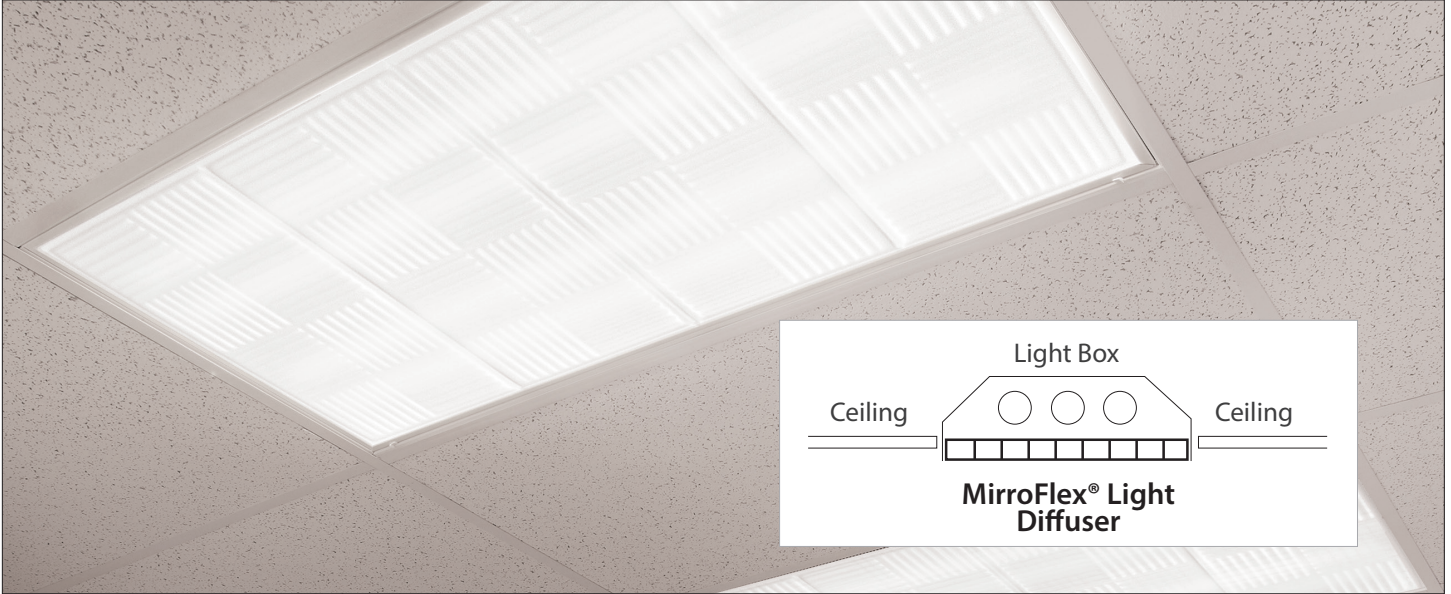

Light Diffusers

MirroFlex® Light Diffusers are designed to replace existing prismatic diffusers in drop ceiling systems and add up to 30% brighter, more pleasing light. Unlike most ceiling lights which direct light downward causing computer screen glare, diffusers direct light from side-to-side creating evenly dispersed illumination – ideal for office work environments.

Designed to fit 2' x 2' (Wavation pattern only) and 2' x 4' lightbox fixtures, our diffusers have tegular/revealed edges for easy installation.

With a simple change to light diffusers, you can add a contemporary look to standard fluorescent light diffusers typically found in commercial interiors.

Features

-  4 Patterns Available in 2' x 4'
-  30% More Pleasing Light
-  Compatible with Light Boxes in 15/16" Grid Systems
-  Easy to Install
-  Fire Retardant
-  Wavation + Interlink Can be Cut to Size
-  Available with Tegular Edges