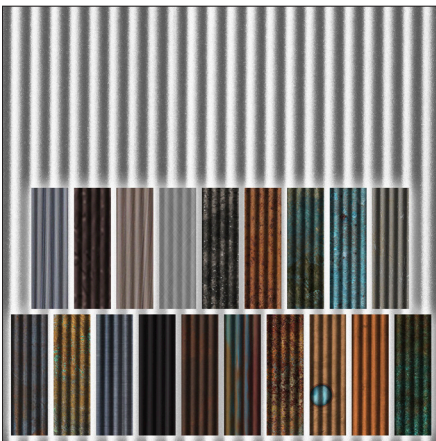

Artful Textured Metals

WITH ARTFUL METALS IMAGERY

Combine Artful Metals imagery with Artful Textured Metals and create engaging, custom designs on a durable, scratch-resistant surface – perfect for any space.

Infinite