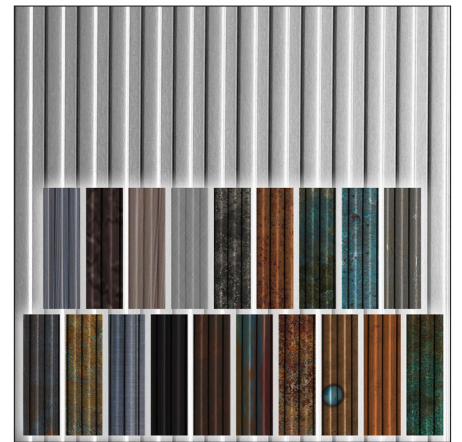

Artful Textured Metals

WITH ARTFUL METALS IMAGERY

Combine Artful Metals imagery with Artful Textured Metals and create engaging, custom designs on a durable, scratch-resistant surface – perfect for any space.

Forge