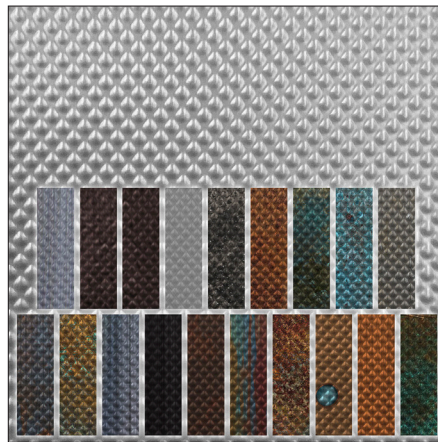

Artful Textured Metals

WITH ARTFUL METALS IMAGERY

Combine Artful Metals imagery with Artful Textured Metals and create engaging, custom designs on a durable, scratch-resistant surface – perfect for any space.

Drogo