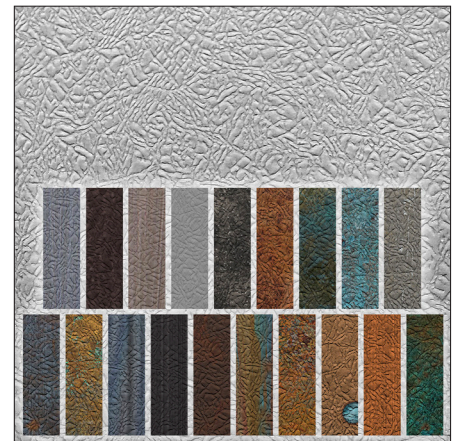

Artful Textured Metals

WITH ARTFUL METALS IMAGERY

Combine Artful Metals imagery with Artful Textured Metals and create engaging, custom designs on a durable, scratch-resistant surface – perfect for any space.

Parchment