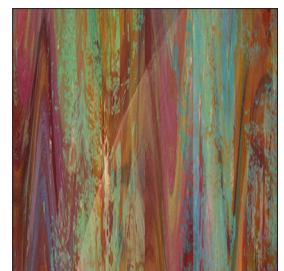

Artful Textured Metals

Artful Textured Metals are unbacked 4' x 8' substrates with texture, adding depth and feel to the printed artwork. They are easy-to-install, no counterbalancing required, and suitable for a variety of interior applications, including: wall panels, divider panels, and displays.

Bulletproof

Drogo

Forge

Infinite

Moto X

Parchment

Artful Metals

The **Artful Metals** contains 19 unique, metal options that range from bright colorful patinas, rich oxidized coppers, and rare and artistic, modern-treated metals. Artful Metals are available on 4' x 8' sheets of ATI's Artful Textured Aluminum and smooth Mill Satin Aluminum substrates.

Gatsby

Industrial Steel

Native Patina

Old Stainless

Raven

Red Rust

So Impressed

Sunburst

Talisman

Welcome Back Copper

Wicked

Artful Textured Metals

WITH ARTFUL METALS IMAGERY

Combine Artful Metals imagery with Artful Textured Metals and create engaging, custom designs on a durable, scratch-resistant surface – perfect for any space.