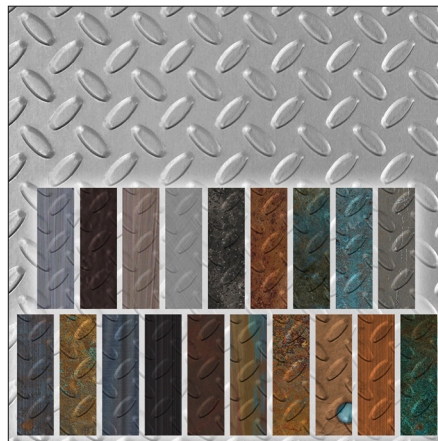

Artful Textured Metals

WITH ARTFUL METALS IMAGERY

Combine Artful Metals imagery with Artful Textured Metals and create engaging, custom designs on a durable, scratch-resistant surface – perfect for any space.

Moto X