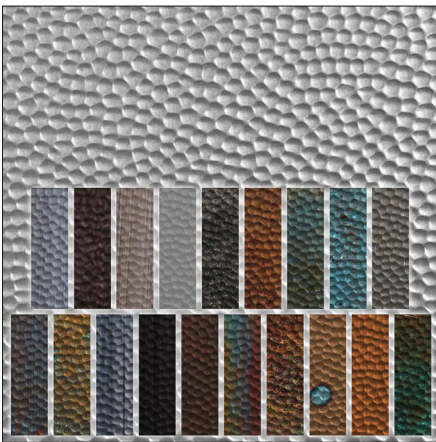

Artful Textured Metals

Artful Textured Metals are unbacked 4' x 8' substrates with texture, adding depth and feel to the printed artwork. They are easy-to-install, no counterbalancing required, and suitable for a variety of interior applications, including: wall panels, divider panels, and displays.

Bulletproof

Drogo

Forge

Infinite

Moto X

Parchment

Artful Metals

The **Artful Metals** contains 19 unique, metal options that range from bright colorful patinas, rich oxidized coppers, and rare and artistic, modern-treated metals. Artful Metals are available on 4' x 8' sheets of ATI's Artful Textured Aluminum and smooth Mill Satin Aluminum substrates.

Gatsby

Industrial Steel

Native Patina

Old Stainless

Raven

Red Rust

So Impressed

Sunburst

Talisman

Welcome Back Copper

Wicked

Artful Textured Metals

WITH ARTFUL METALS IMAGERY

Combine Artful Metals imagery with Artful Textured Metals and create engaging, custom designs on a durable, scratch-resistant surface – perfect for any space.