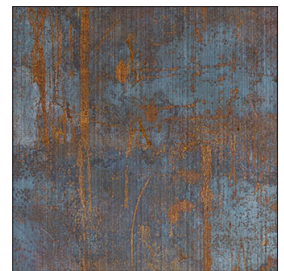

Artful Textured Metals

Artful Textured Metals are unbacked 4' x 8' substrates with texture, adding depth and feel to the printed artwork. They are easy-to-install, no counterbalancing required, and suitable for a variety of interior applications, including: wall panels, divider panels, and displays.

Bulletproof

Drogo

Forge

Infinite

Moto X

Parchment

Artful Metals

The **Artful Metals** contains 19 unique, metal options that range from bright colorful patinas, rich oxidized coppers, and rare and artistic, modern-treated metals. Artful Metals are available on 4' x 8' sheets of ATI's Artful Textured Aluminum and smooth Mill Satin Aluminum substrates.

Arctic

Black Sands

Bourbon Streak

Carats

Castle Black

Cu Later

Elemental

Funky Cold Patina

Gatsby

Industrial Steel

Native Patina

Old Stainless

Raven

Red Rust

So Impressed

Sunburst