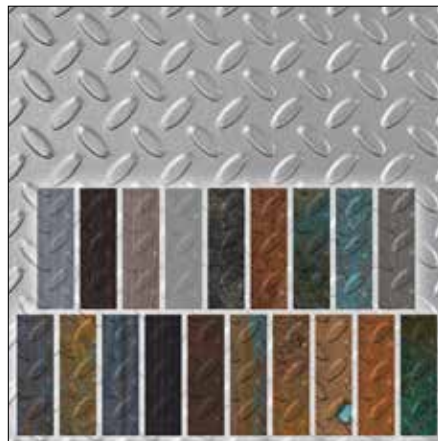

Fusion Textured Metals

WITH ARTFUL METALS COLLECTION IMAGERY

Combine Artful Metals imagery with Fusion Textured Metals and create engaging, custom designs on a durable, scratch-resistant surface – perfect for any space.

Moto X