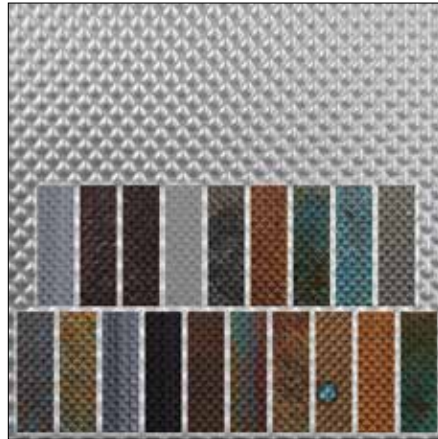

Fusion Textured Metals

WITH ARTFUL METALS COLLECTION IMAGERY

Combine Artful Metals imagery with Fusion Textured Metals and create engaging, custom designs on a durable, scratch-resistant surface – perfect for any space.

Drogo