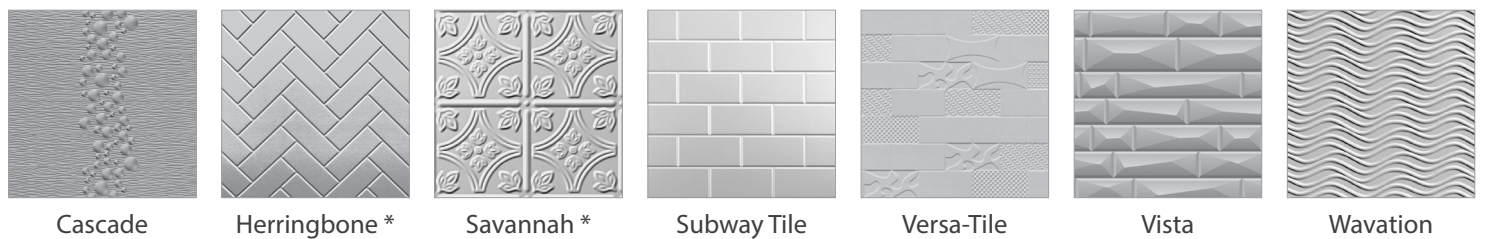

Stock Patterns